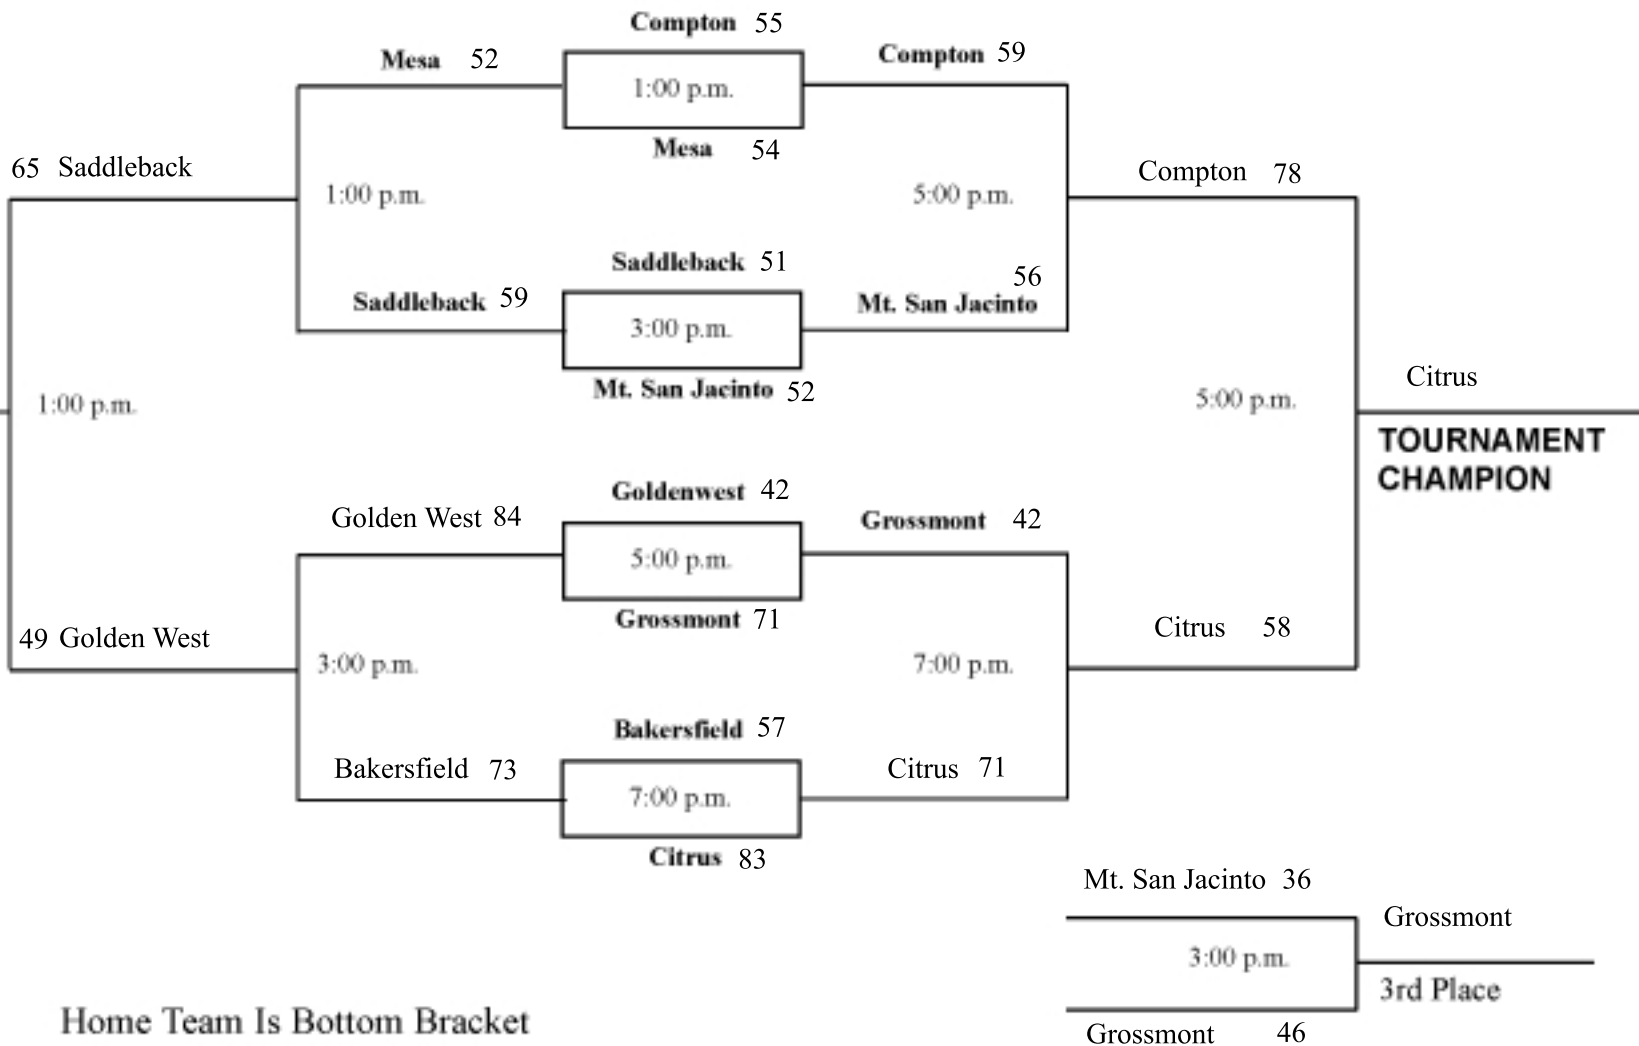

20th Annual Grossmont College Holiday Tournament December 27th - 29th, 2007

Saturday Dec. 29th Friday Dec. 28th Thursday Dec. 27th Friday Dec. 28th Saturday Dec. 29th

Home Team Is Bottom Bracket
Visiting Team Is Top Bracket