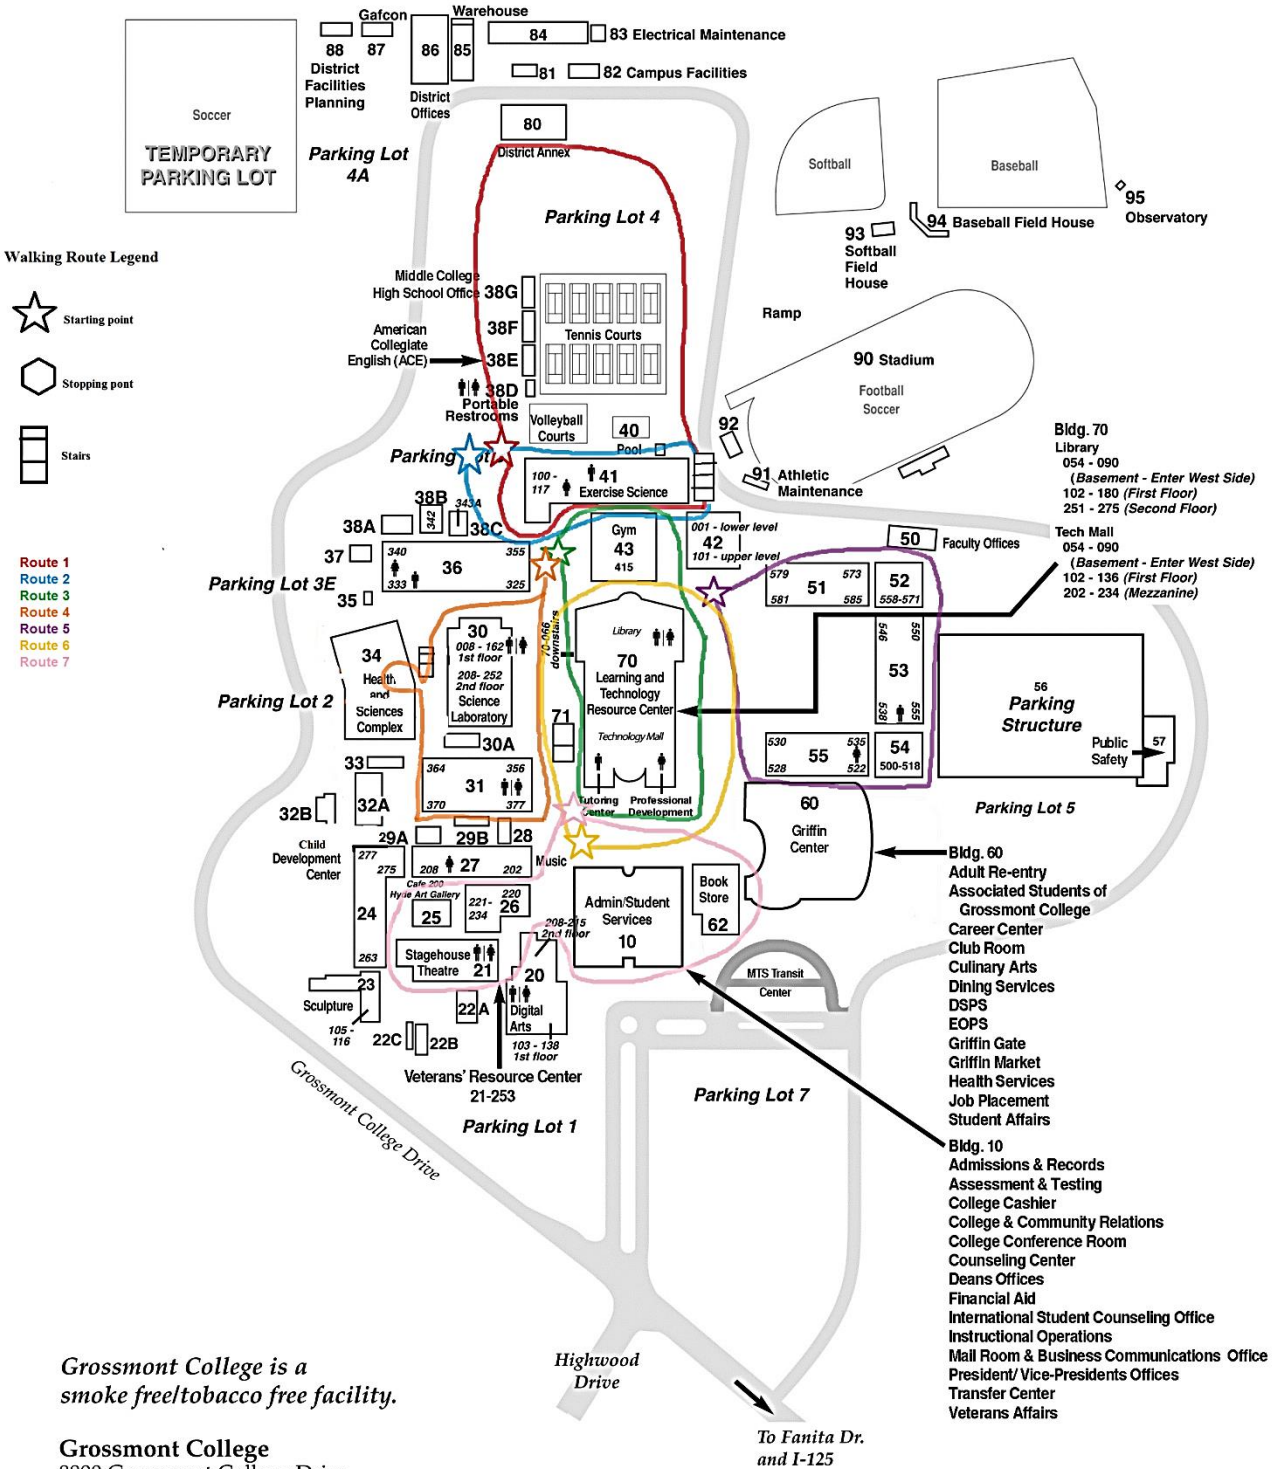

Grossmont College Campus Map

Grossmont College is a smoke free/tobacco free facility.

Grossmont College
8800 Grossmont College Drive
El Cajon, CA 92020-1799
Phone (619) 644-7000
Fax (619) 644-7922
www.grossmont.edu

To Fanita Dr. and I-125